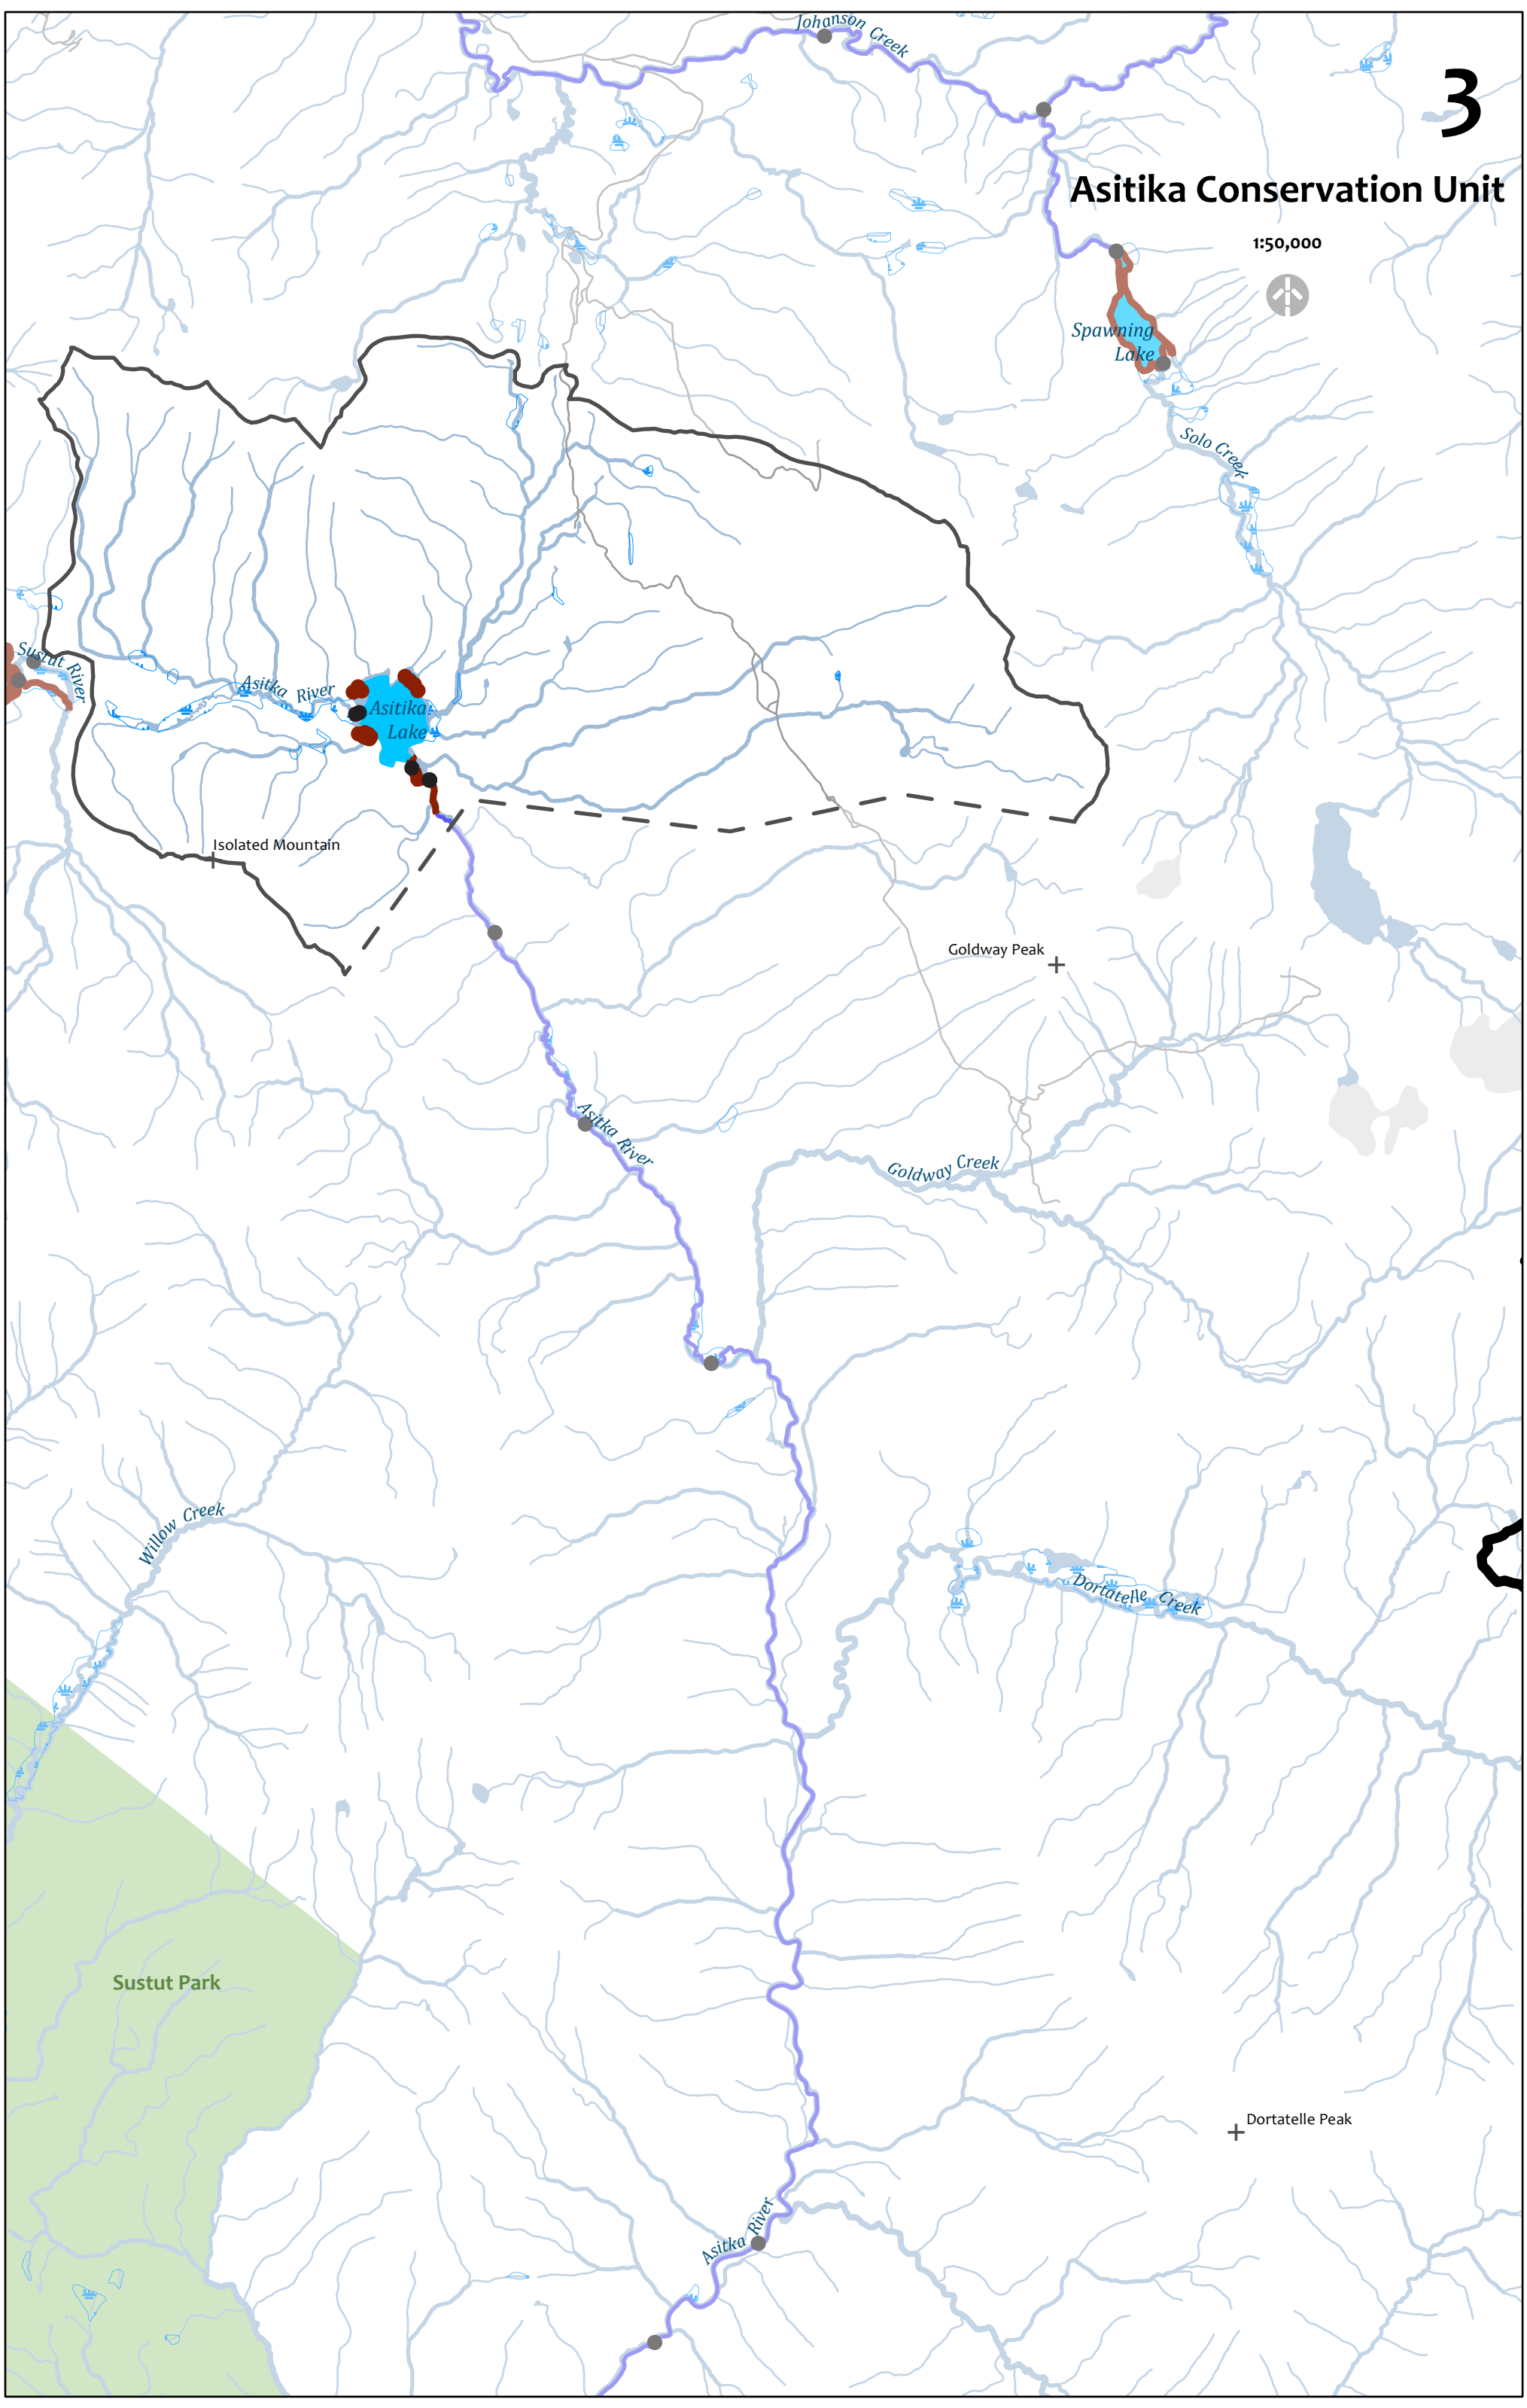

Asitika Conservation Unit

1:50,000

Spawning Lake

Solo Creek

Asitika Lake

Isolated Mountain

Goldway Peak

Goldway Creek

Dortatelle Creek

Sustut Park

Dortatelle Peak

Asitika River

Willow Creek

Johanson Creek

Sustut River

Asitika River